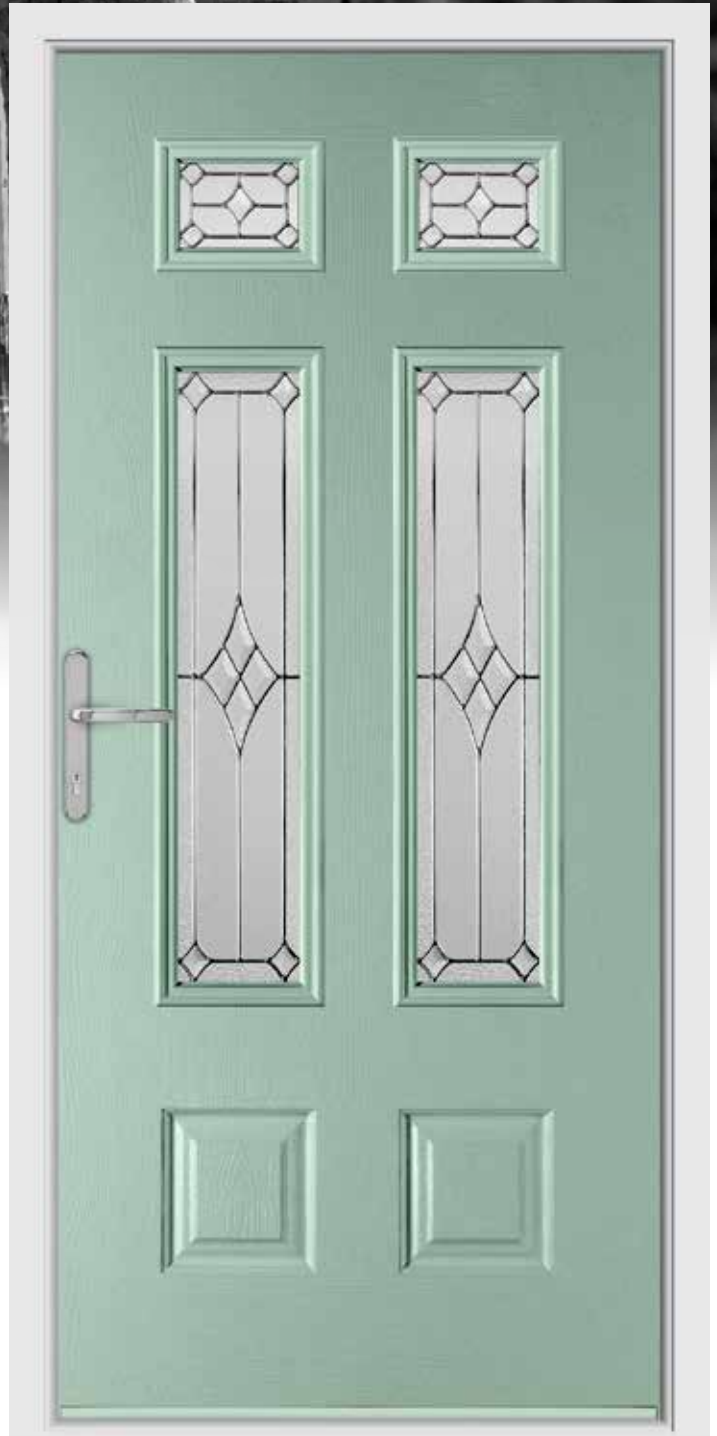

RIVIERA
CHARTWELL GREEN

CLASSIC

COLLECTION