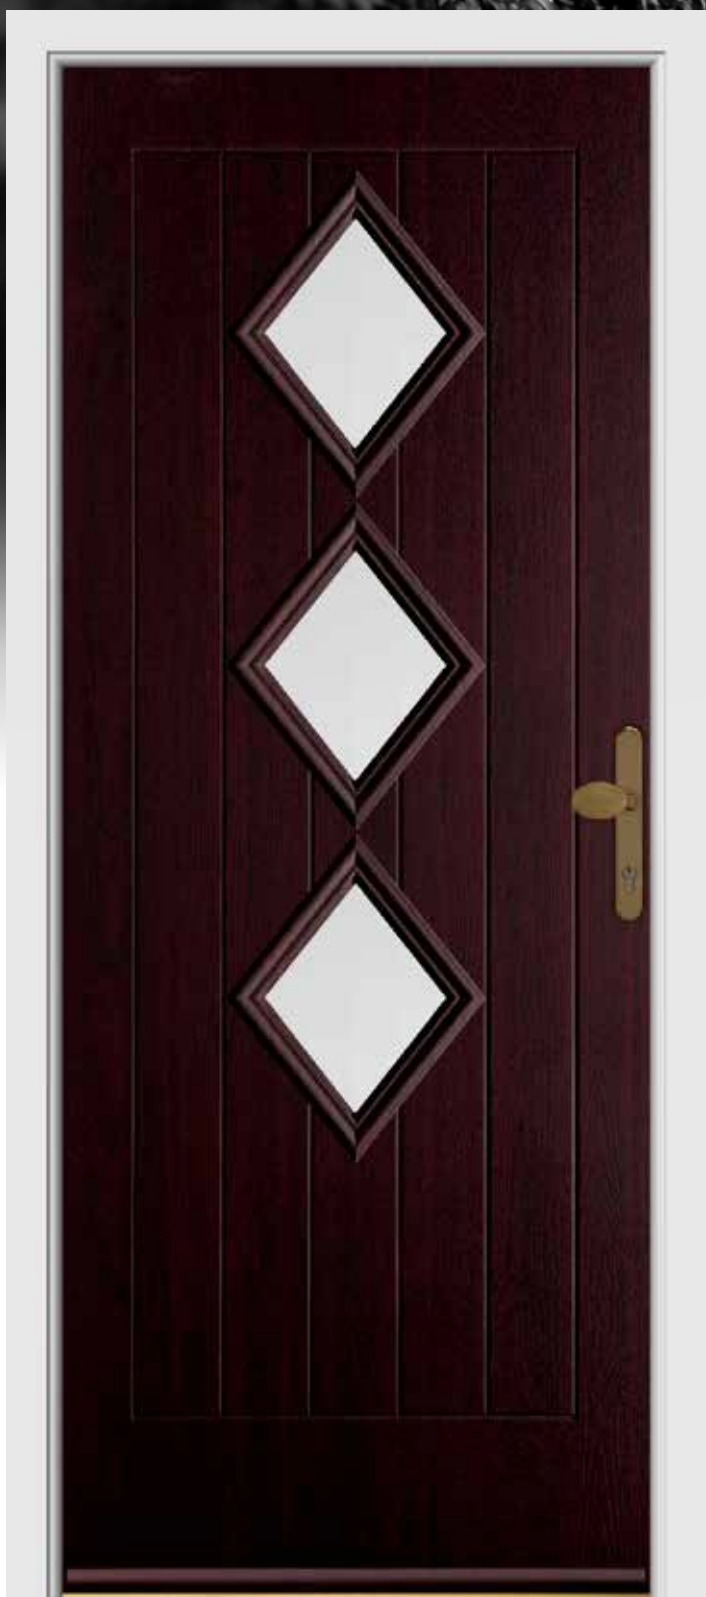

ELDON

RUSTIC COLLECTION

SATIN
SCHWARZBRAUN BLACK